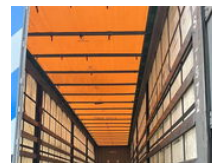

Krone 4x 2017 XL MEGA VARIO CURTAIN SIDER

General features

Brand	Krone
Subcategory	Mega-volume
Construction year	2017
Date of first registration	25-01-2017
Condition	Used
General condition	Very good
Reference	2017 JMS ex Adient