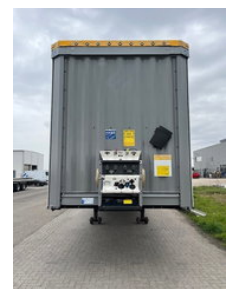

Krone N/A 2x 2021 Krone XL VARIO MEGA

General features

Brand	Krone
Subcategory	Mega-volume
Licence plate	OS-16-SX
Construction year	2021
Date of first registration	30-04-2021
Color	Gray
Condition	Used
General condition	Very good
Reference	2021 XL Krone mega

Characteristics

Empty weight	6.920kg
Load capacity	32.080kg
GVW	39.000kg
Length	1.386cm
Width	255cm

Krone N/A 2x 2021 Krone XL VARIO MEGA

Technical specifications

Number of axes

3

Description

2x 2021 XL Krone vario (2,9-2,95-3,0m) mega trailer, EBS-RSS, double driving height (0,95m continent / 1.2m UK), lifting and sliding roof, XL - TUEV - Daimler 9.5 loading certificate, BPW drum brakes with 435/50R19,5 tyres (OS-16-SX 11-11-12-11-11-11-11mm valid MOT 21-04-2027 price euro 14750,- ex VAT / OS-34-RK 8-7-7-8-7-7mm valid MOT 15-04-2027 price euro 14250,- ex VAT)