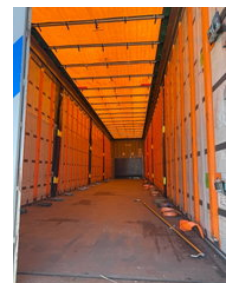

Krone N/A 3x 2018 XLS MEGA P400 HUCKEPACK

General characteristics

Brand	Krone
Subcategory	Mega-volume
License plate	OR-98-GG
Year of construction	2018
Date of first registration	13-03-2018
Condition	Used
General state	Very good
Reference	2018 XLS KRONE MEGA P400 HUCKEPACK

Properties

Single weight	7.380kg
Load capacity	31.620kg
GVW	39.000kg
Length	1.386cm
Width	255cm

Krone N/A 3x 2018 XLS MEGA P400 HUCKEPACK

Technical specifications

Number of axes

3

Description

2018 Krone XL P400 mega huckepack curtain-sided trailer (equipped with vertical aluminum slats) with lift roof / sliding roof, rear support legs, 16 fixed lashing straps, locking rail L + R in side profile, 2 driving heights (0.95m Continental & 1.2m UK), BPW drum brakes with 435/50R19.5 super single tires (average 50% of which the center axle has been cut), EBS, all possible load certificates, ferry and huckepack specification / version (OR-98-GG tires 5-5-10-5-5-5mm 310410km MOT 24-03-2027 / OR-70-GG tires 6-6-8-7-6-6mm 571786km MOT 24-04-2027 / OR-80-FN tires 5-8-7-5-5-5mm BPW Disc brakes MOT 11-11-2026)