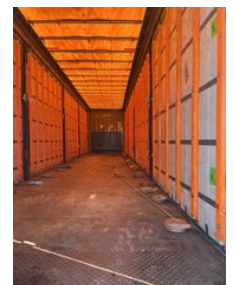

Krone N/A 5x 2016 XLS MEGA P400 HUCKEPACK

General characteristics

Brand	Krone
Subcategory	Mega-volume
License plate	OP-67-GS
Year of construction	2016
Date of first registration	18-05-2016
Condition	Used
General state	Good
Reference	2016 XLS KRONE MEGA P400 HUCKEPACK