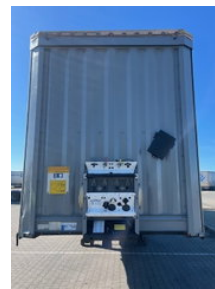

### General characteristics

Brand	Krone
Subcategory	Mega-volume
License plate	OP-67-GS
Year of construction	2016
Date of first registration	18-05-2016
Condition	Used
General state	Good
Reference	2016 XLS KRONE MEGA P400 HUCKEPACK

## Description

2016 Krone XL P400 mega huckepack curtain-sided trailer (equipped with vertical aluminium slats + XLS loading system) with lift roof / sliding roof, rear support legs, 16 fixed lashing straps, locking rail L + R in side profile, 2 driving heights (0.95m Continental & 1.2m UK), BPW drum brakes with 435/50R19.5 super single tyres (average 50% of which the centre axle is cut), EBS, all possible load certificates, ferry and huckepack specification / version (OP-67-GS 7-5-6g-6g-7-5mm APK 26-02-2027 / OP-63-DT 7-5-7g-6g-5-5mm APK 18-12-2026 / OP-35-DT 8-7-5-5-10-11mm APK 8-3-2027 / OP-64-DT 8-7-7g-6g-7-8mm APK 4-3-2027 / OP-84-KT 9-8-7g-7g-9-8mm APK 19-11-2026 ) Short MOT as from €5500,- , Long MOT as from €6000,-