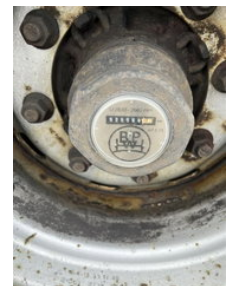

Properties

Single weight	6.980kg
Load capacity	32.020kg
GVW	39.000kg
Length	1.386cm
Width	255cm
Serial number	YE13B2003AF096023

Krone N/A SD

Technical specifications

Number of axes

3

Description

2015 Krone XL P400 mega sliding tarpaulin trailer (equipped with vertical aluminum slats) with lift roof / sliding roof, rear support legs, 2 ride heights (0.95m continental & 1.2m UK), BPW drum brakes with 435/50R19.5 super single tires, EBS, ON-72-VH 10-8-8-11-3-6mm MOTT expired €3500,-