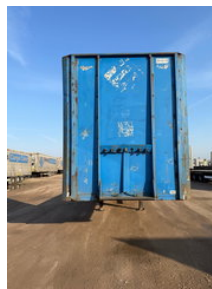

### Characteristics

Empty weight	7.280kg
Load capacity	31.720kg
GVW	39.000kg
Length	1.391cm
Width	255cm