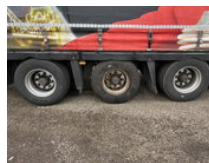

SCHMITZ CARGOBULL SCB*S3T

General characteristics

Brand	SCHMITZ CARGOBULL
Subcategory	Mega-volume
License plate	OR-63-KD
Year of construction	2018
Date of first registration	19-07-2018
Condition	Used
General state	Very good
Reference	2018 SCB XL vario mega curtainsider with alu side boards

Properties

Single weight	6.764kg
Load capacity	32.236kg
GVW	39.000kg
Length	1.389cm
Width	255cm

SCHMITZ CARGOBULL SCB*S3T

Technical specifications

Number of axes

3

Description

5x Schmitz Cargobull XL vario (5x adjustable inside height), equipped with alu side boards (62cm) / alu slats, ferry spec, anti theft curtain, DIN EN283 7,1T floor, BPW ECO drum brakes with 435/50R19,5 tyres, tool box ... very nice units ... ALL HAVE NEW MOT INSPECTION / PRICE EURO 8950,- ex VAT -> OR-56-HZ 656383km MOT 15-06-2027 tyres: 9-8-9-10-5-5mm -> OR-58-HZ 630839km MOT 10-06-2027 tyres: 8-8-10-11-9-5mm -> OR-63-KD 689616km MOT 04-06-2027 tyres: 7-6-6-10-10-8mm -> OR-64-KD 647553km MOT 19-07-2027 tyres: 9-9-3-9-9-9mm -> OR-93-JK 636832km MOT 10-06-2027 tyres: 5-5-12-12-8-5mm